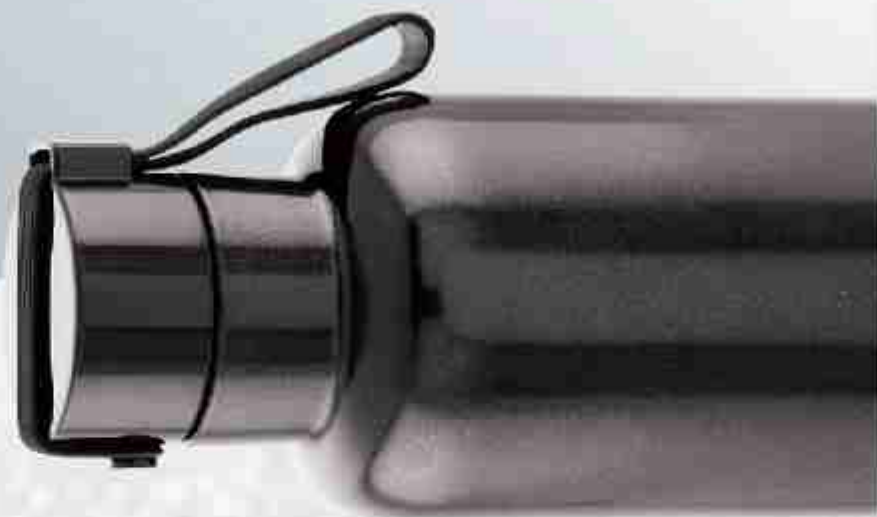

## HANG - ON gorgeous BOTTLE

SF 105

capacity : 750ml

weight : 325gm

material : stainless steel 304

size : H x DIA 25cm x 7.5cm

vacuuminsulation

be home