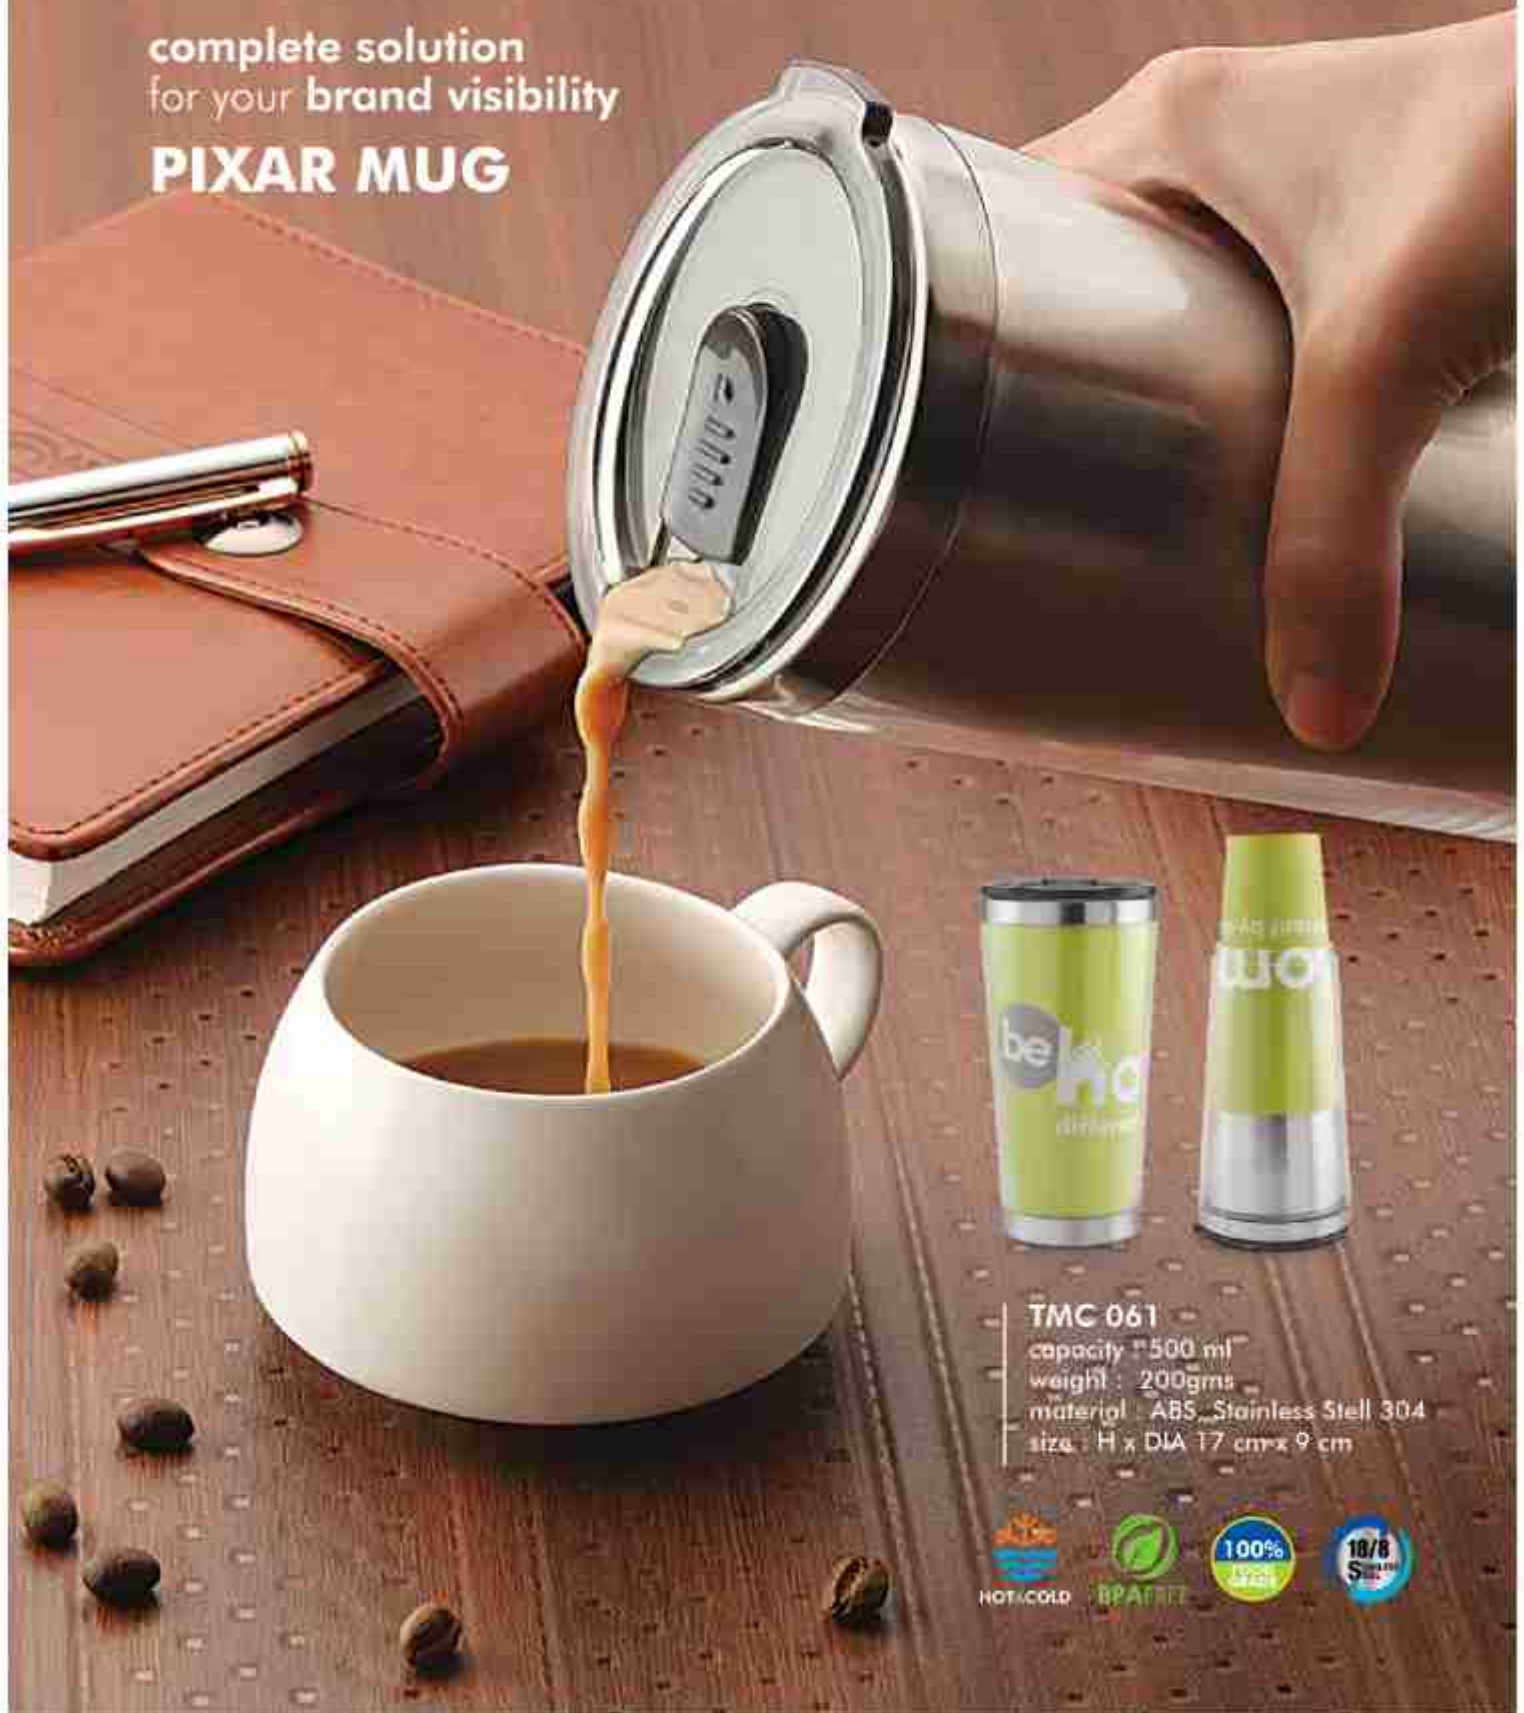

STEEL MUG

behome®

complete solution
for your brand visibility

PIXAR MUG

TMC 061

capacity : 500 ml
weight : 200gms
material : ABS, Stainless Steel 304
size : H x DIA 17 cm x 9 cm

HOT/COLD

BPA FREE

100%
FOOD
GRADE

18/8
S304