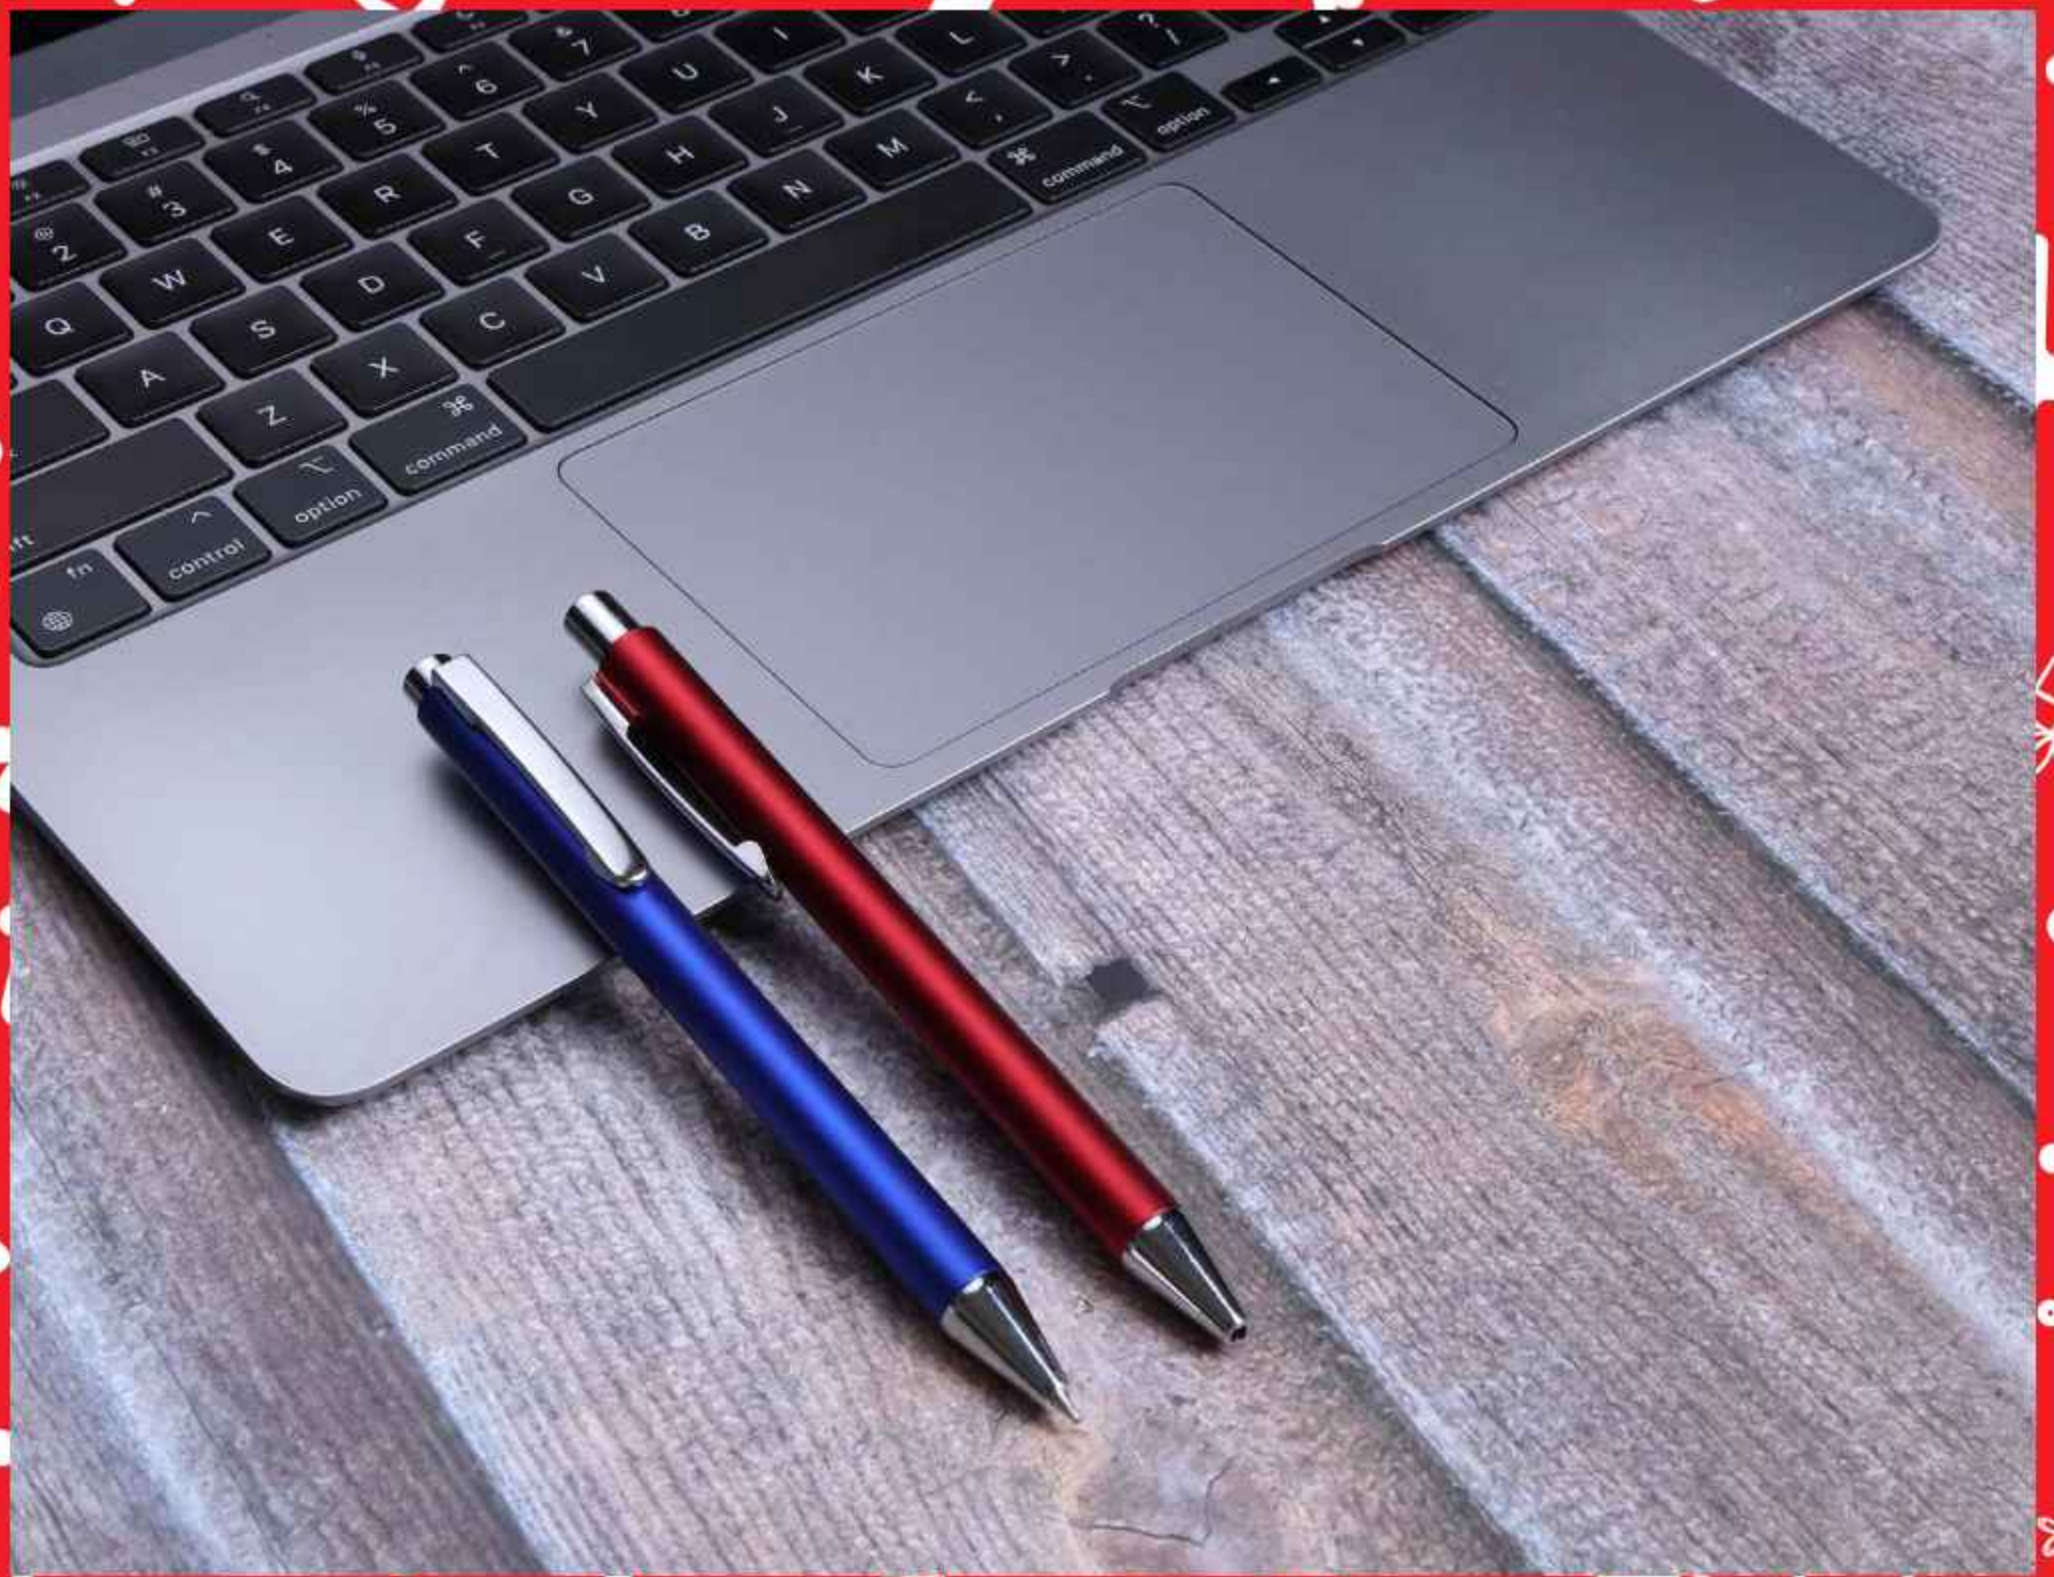

Signature

P-44

(Elite Series)