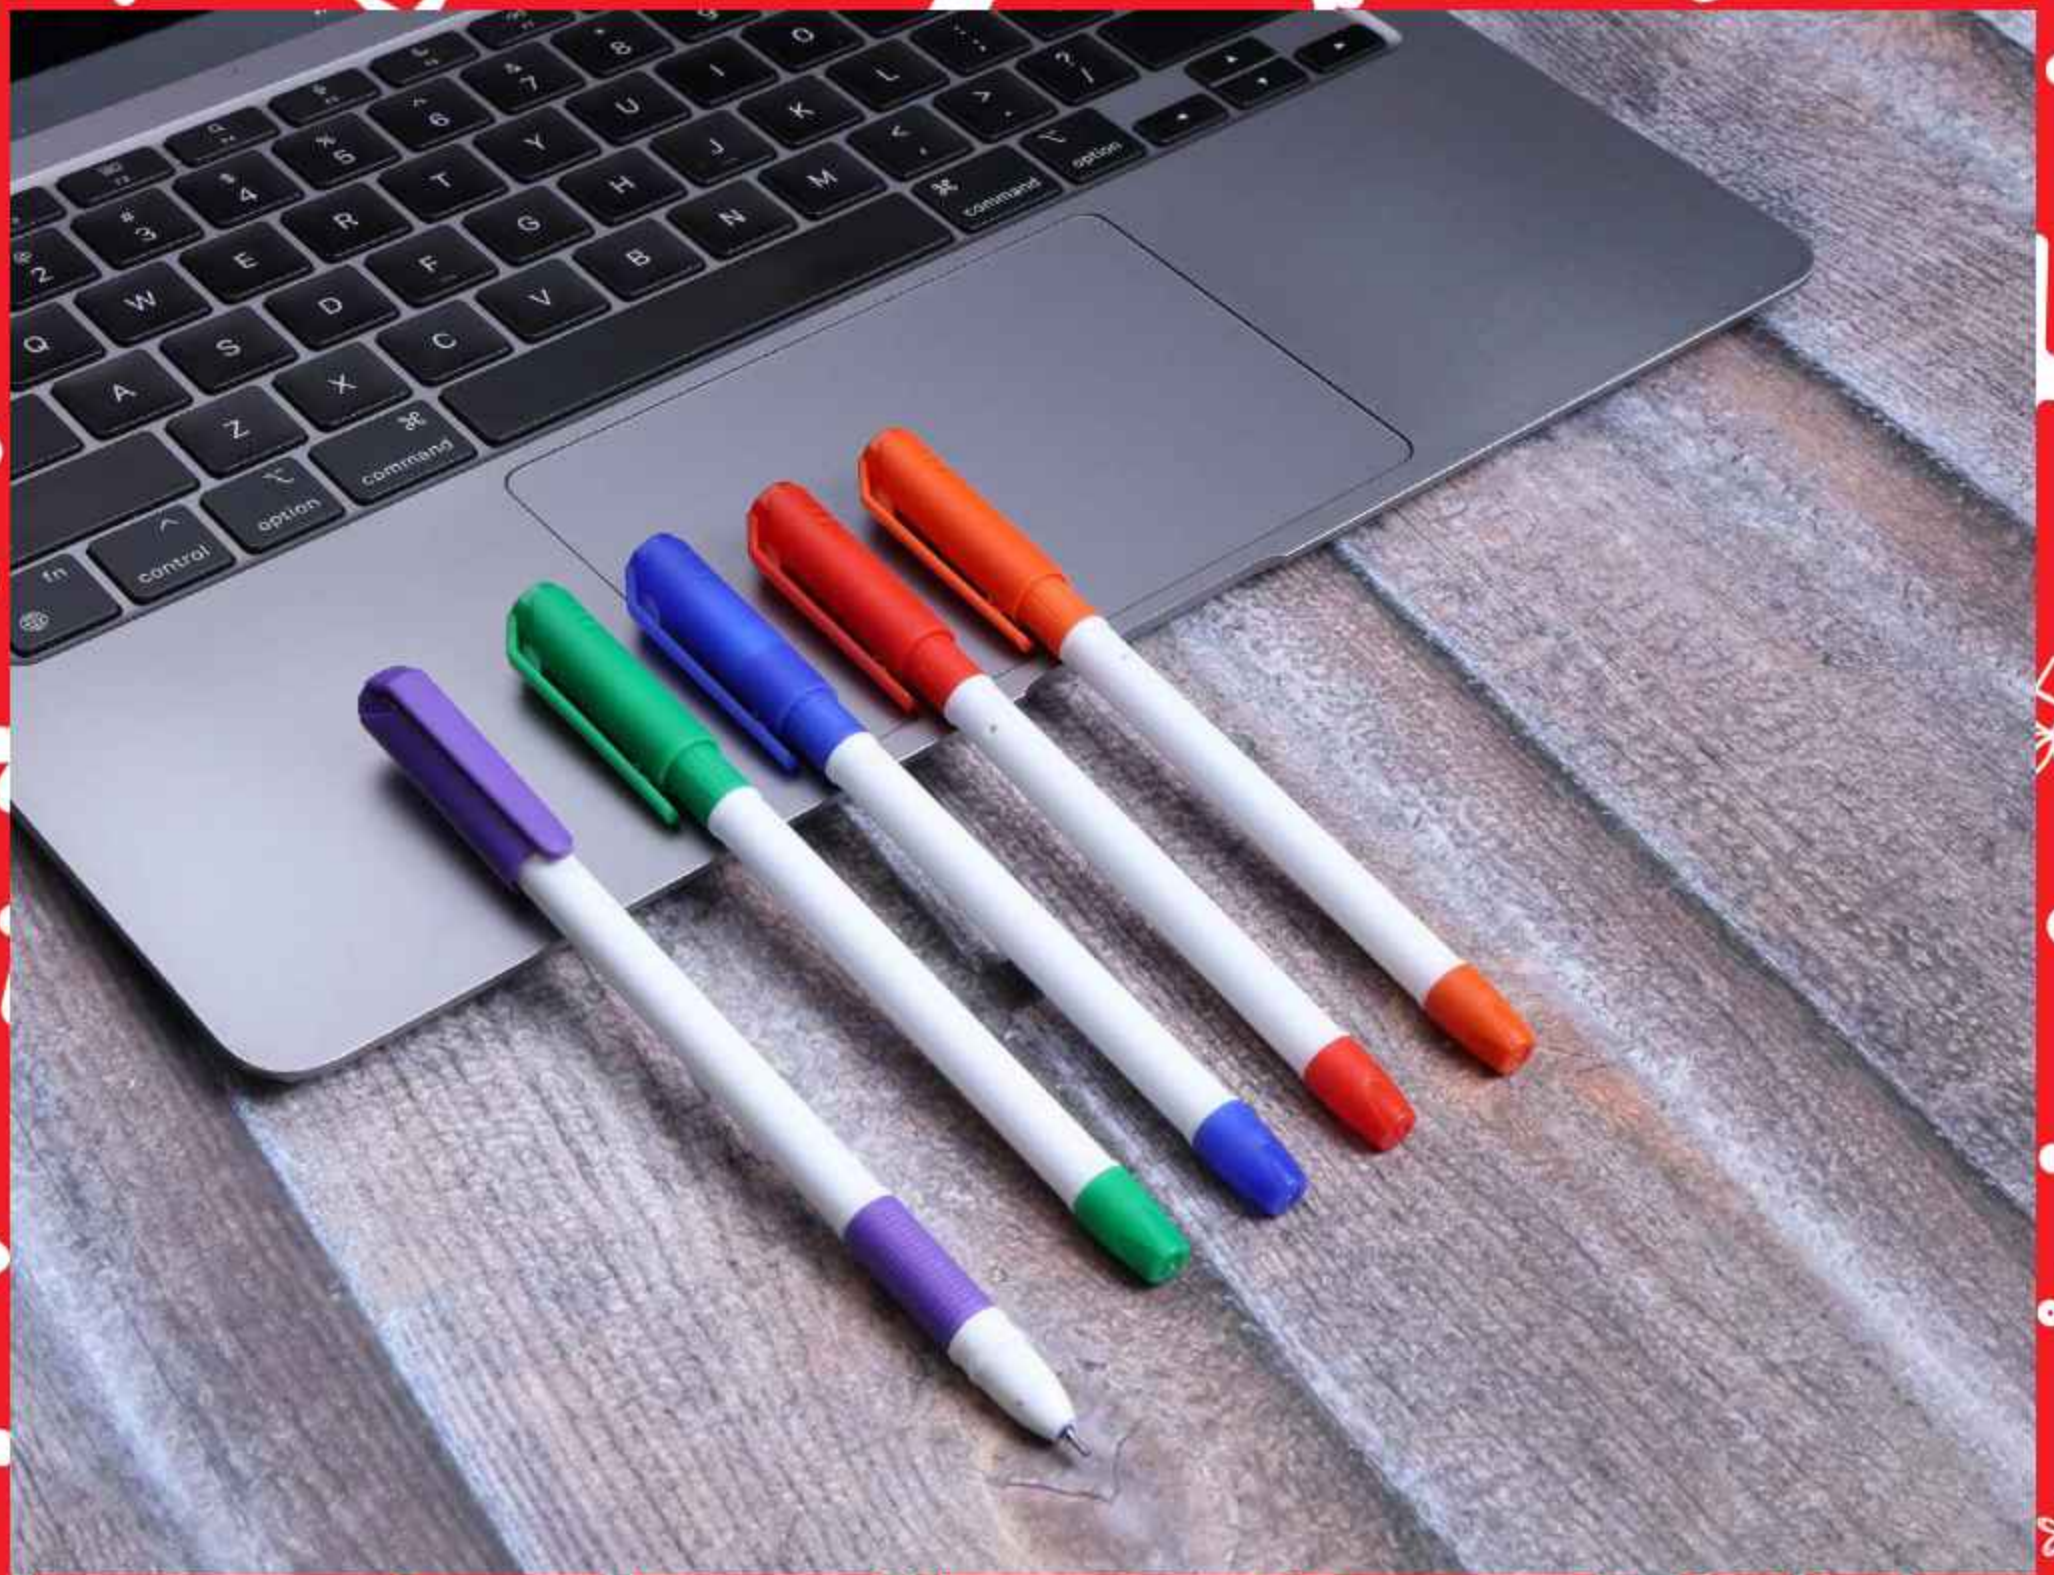

Easy Grip Milky

P-14

(Aurora Series)